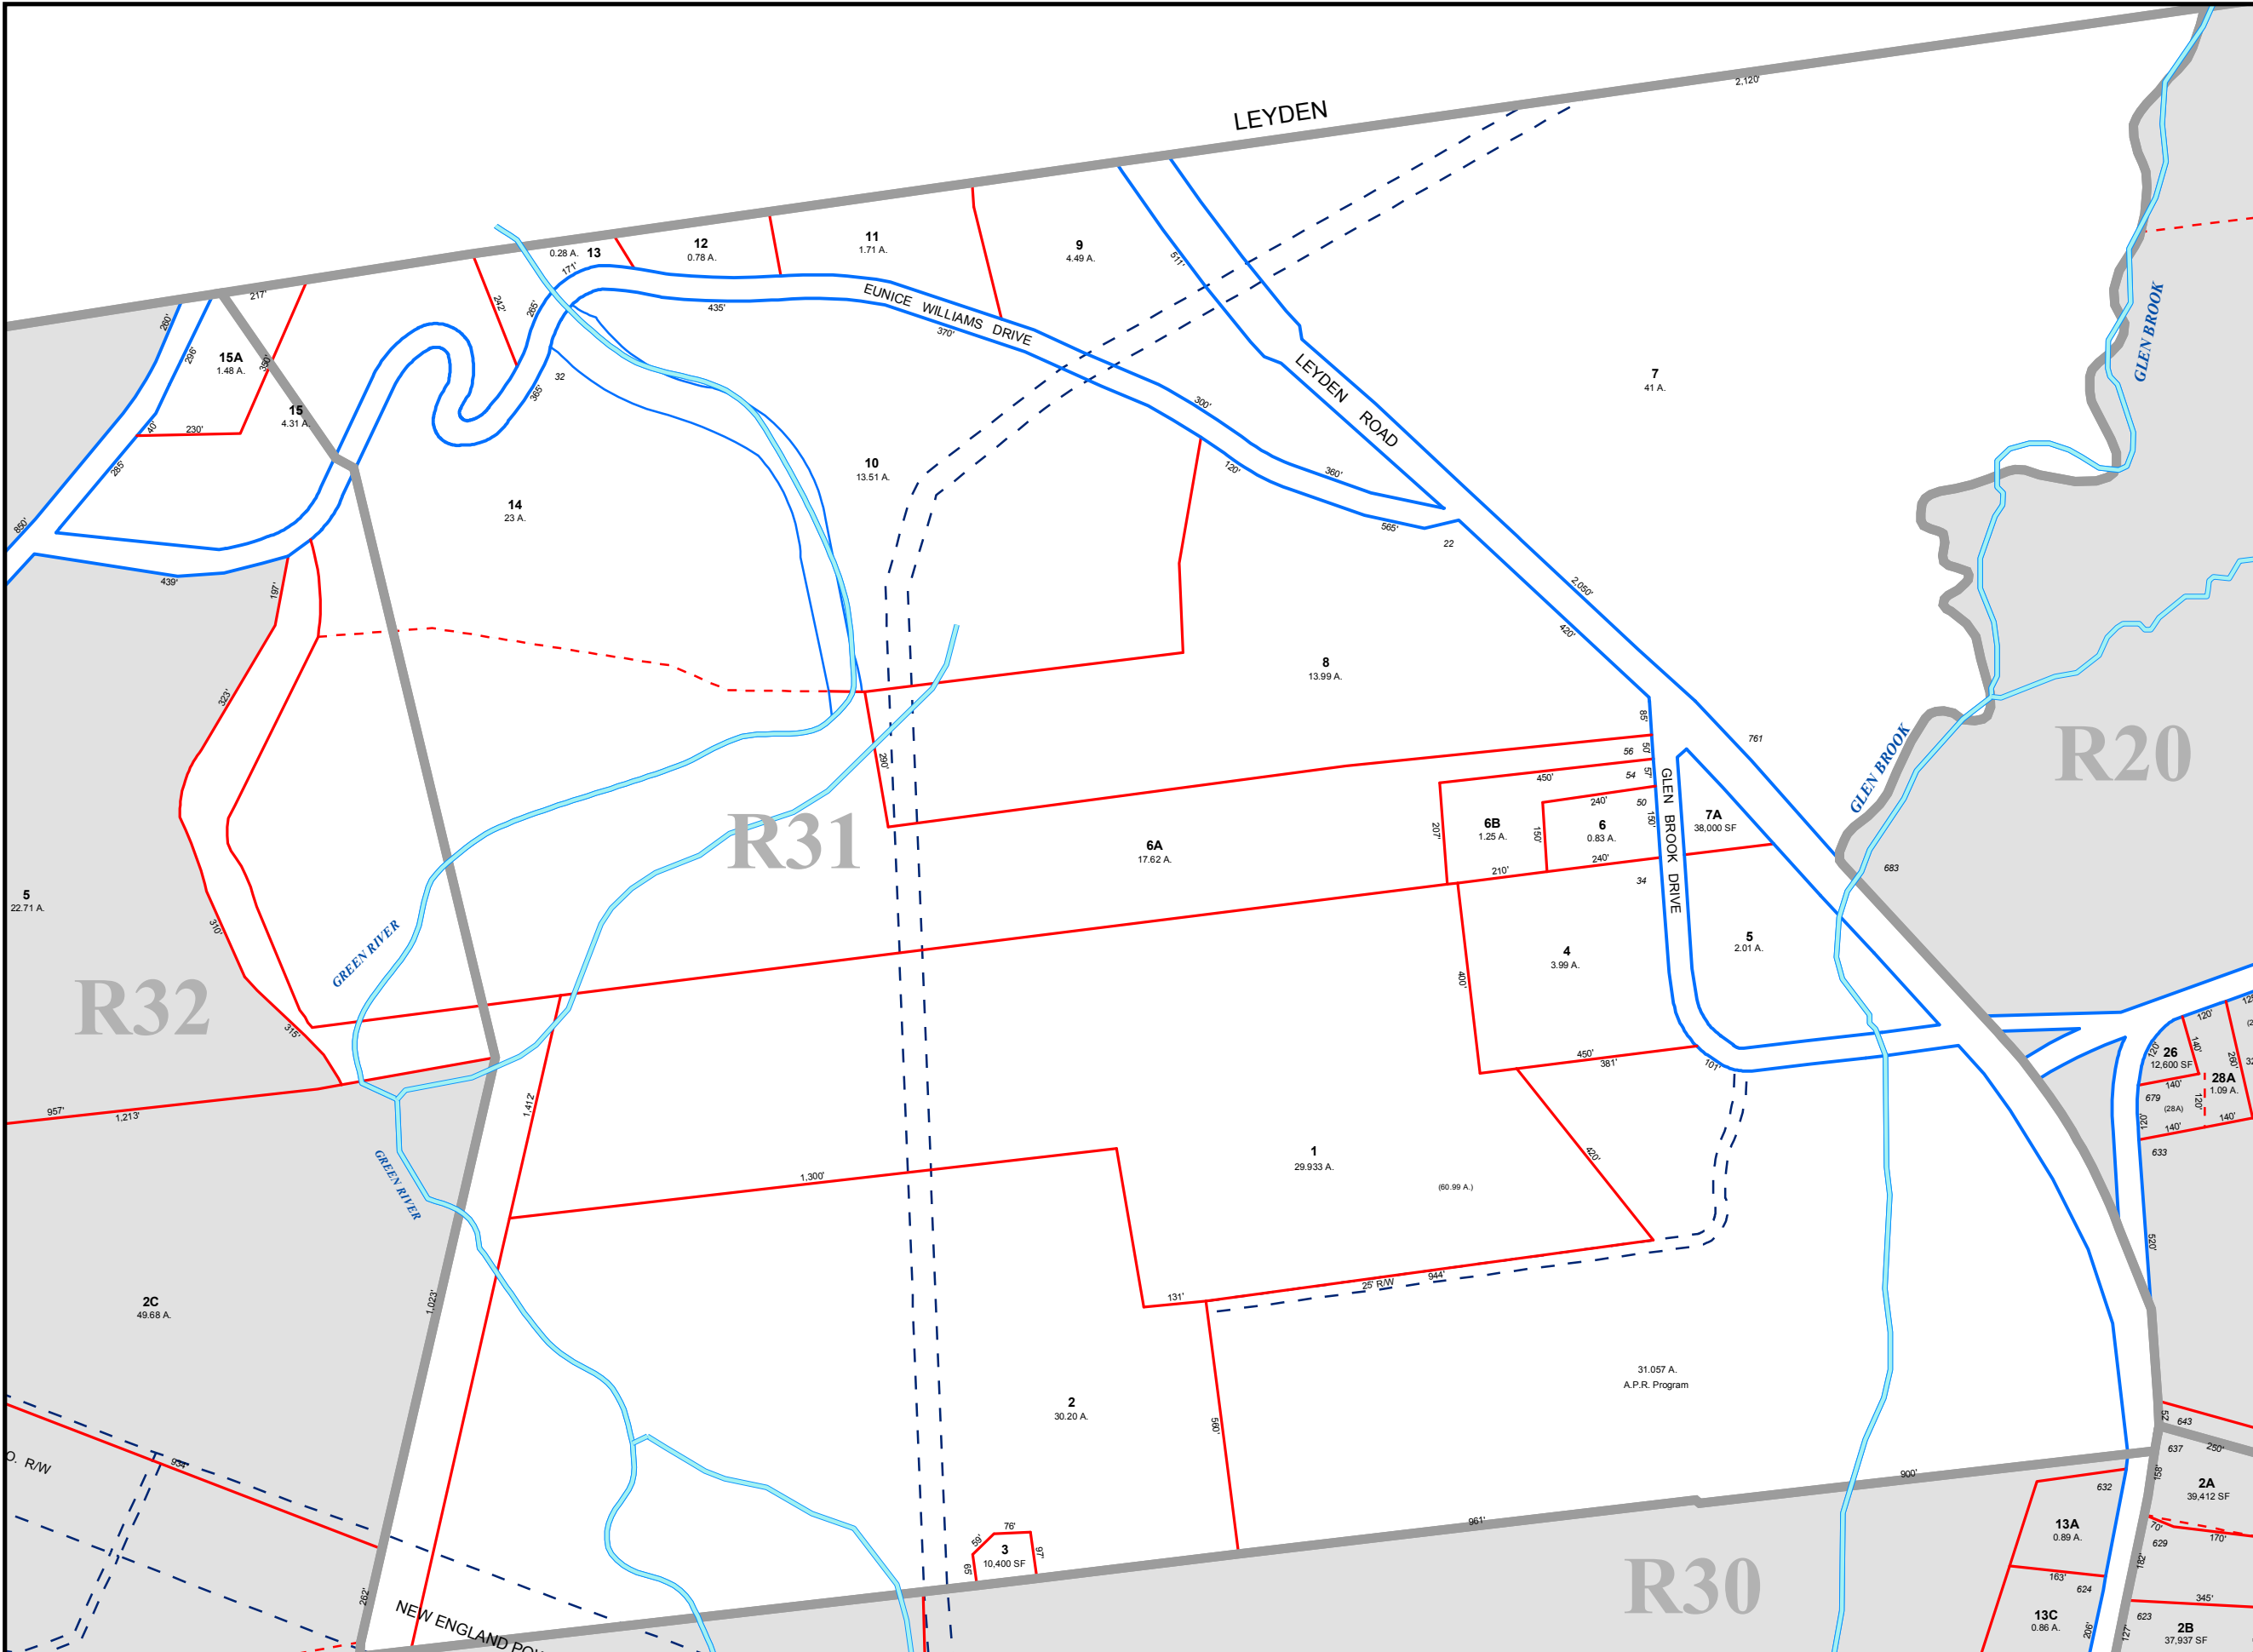

Greenfield, MA

Tax Map R31

Legend

- Streams
- Lot Line
- Former Lot Line
- Former ROW Line
- Lot Line / Edge of Water
- Right of Way Line
- Paper Street ROW
- Town Boundary
- Easement Line
- Map Sheet Edge

22 Map Lot #
 (22) Former Lot #
 22 House Street #

2.2 A. or Area
 22,222 SF (Acres or Square Feet)

022 Tax Map Sheet #

Prepared by: Dept. of Planning & Development
 Data Sources: Town of Greenfield & MassGIS
 January 2014