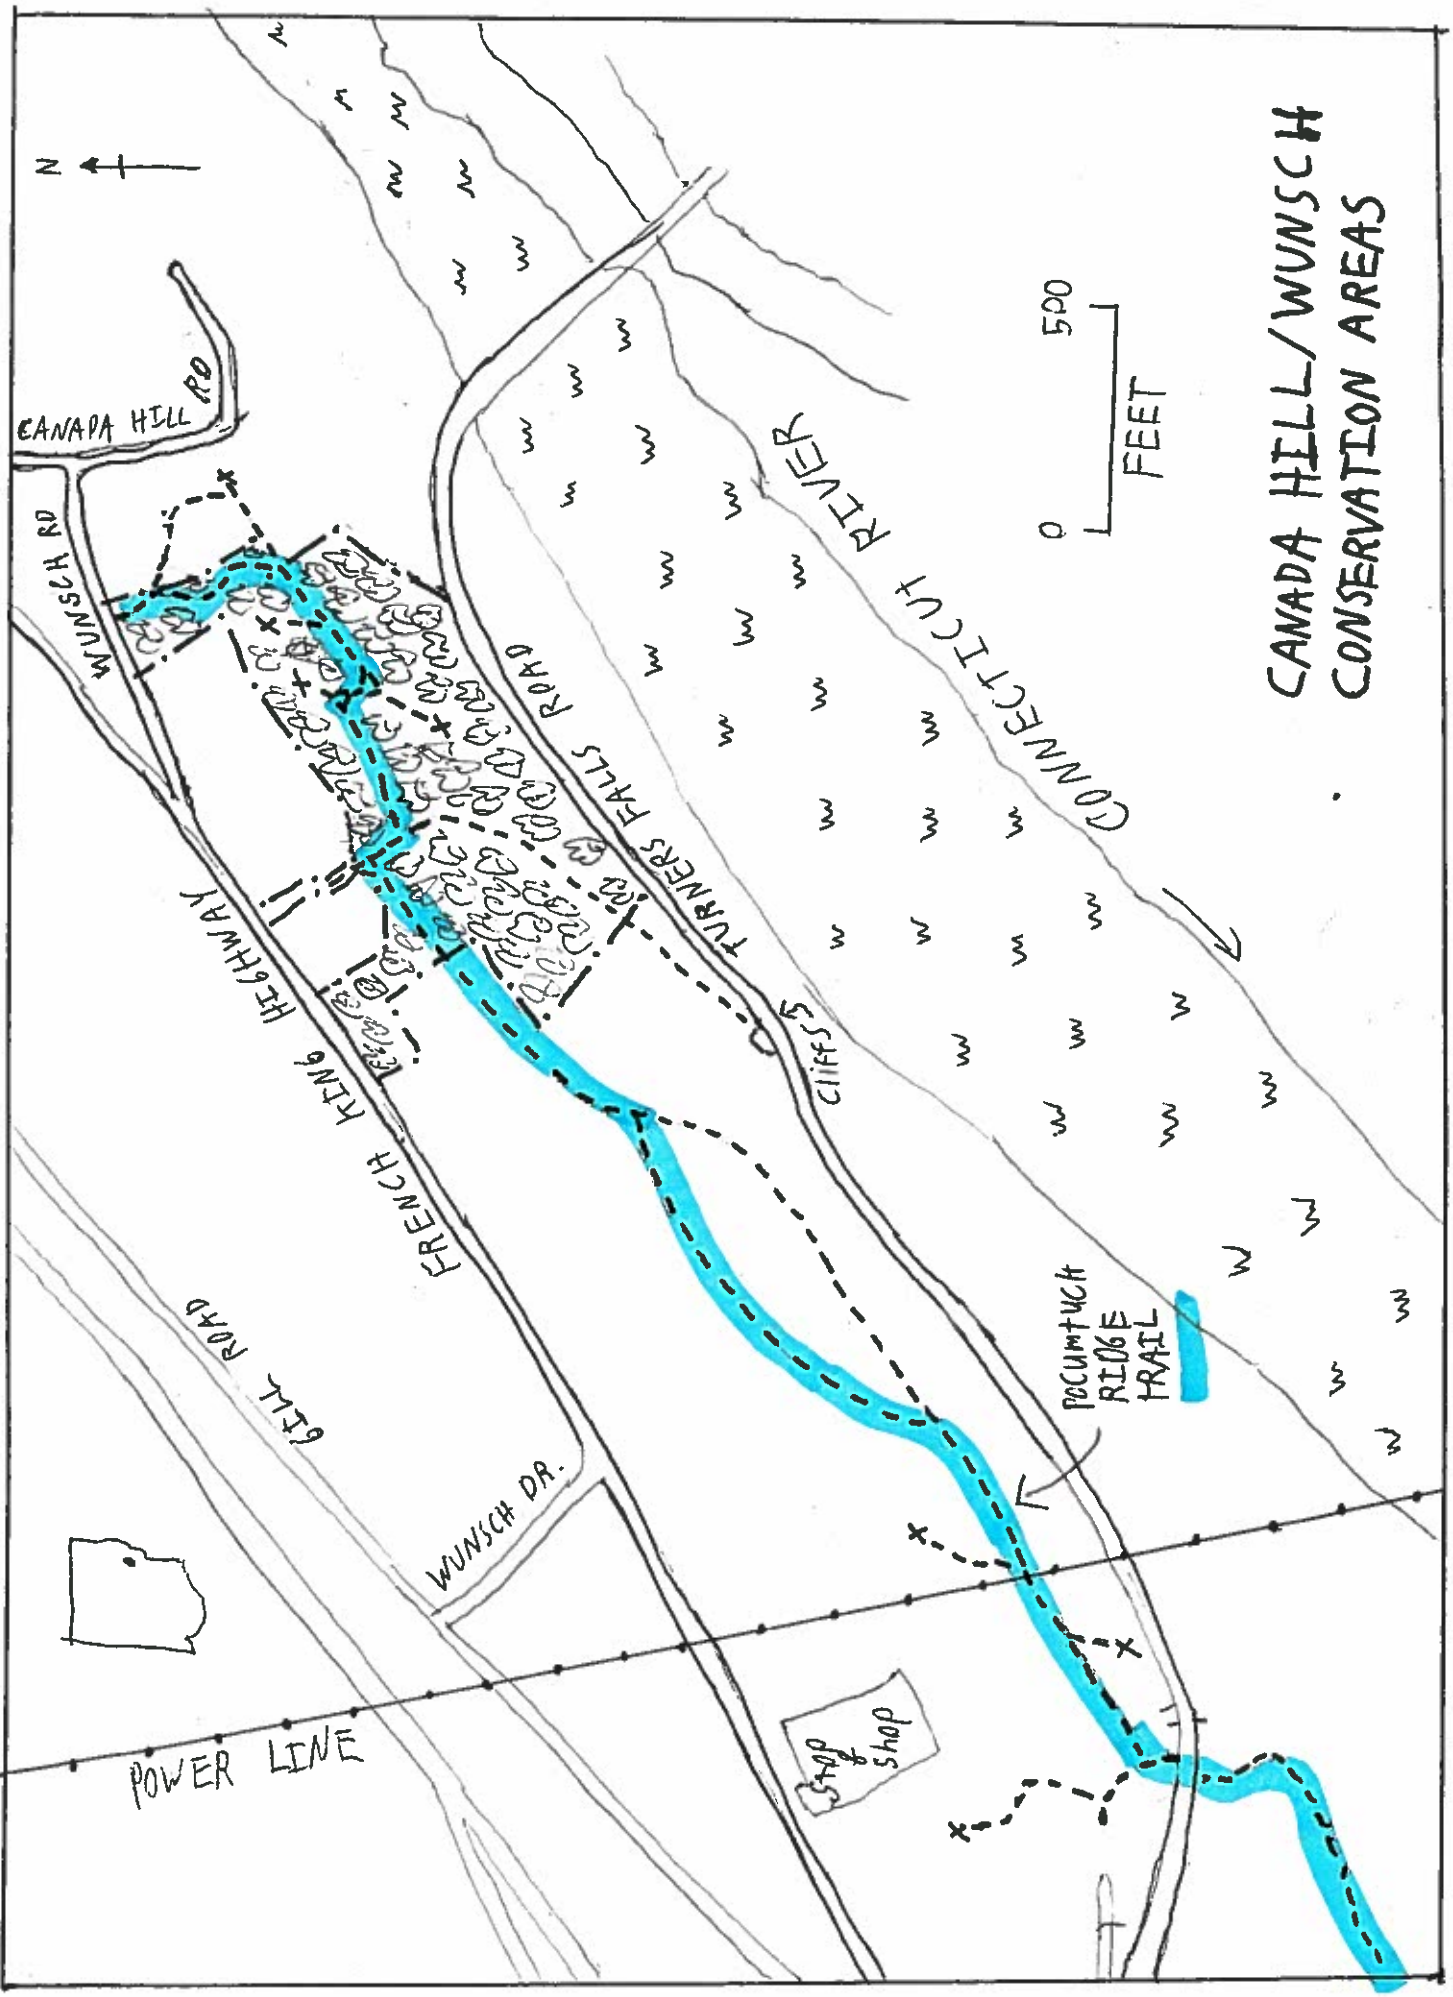

CANADA HILL/WUNSCH CONSERVATION AREAS

0 500
FEET

N ↑

CANADA HILL RD

WUNSCH RD

FRENCH KING HIGHWAY

TURNERS FALLS ROAD

CONNECTICUT RIVER

CLIFF ST

BEAL ROAD

WUNSCH DR.

POCUMTUCK RIDGE TRAIL

POWER LINE

Shop Shop